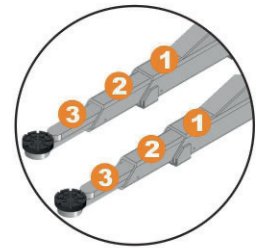

2 Post Lift with Electric Locks

The ATP9 comes with four 3 stage arms, making it one of the most versatile two post lifting solutions available on the market.

A lifting capacity of 4000kg and Includes 70mm and 100mm pad extensions, adding to this lifts ability to cope with a wide range of vehicles.

three stage arms

Lifting Capacity	4000 kg
Max Lifting Height	1,910mm
Min Height	110mm
Max Car Width	2616mm
Motor Power	2.2kw single phase, 20amp / 2.2kw 3 phase