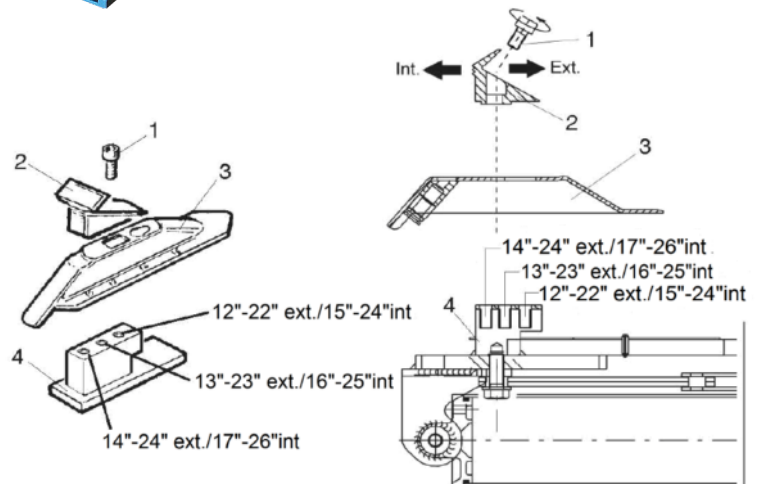

## 26" Fully-Automatic Tyre Changer Twin Assist Arm

The TC320MAX is a robust easy to use tyre changer, capable of handling up to 26" wheels. Supplied with double assist arms enabling you to easily cope with run-flat and low profile tyres

### Optional Extras:

- Plastic Mounting Head
- Motorcycle Adapters
- Leverless Mounting Head

Rim Clamping Range External	12" - 24"
Rim Clamping Range Internal	14" - 26"
Max. Tyre Diameter	1,200 mm
Max. Tyre Width	350 mm
Bead Breaker Cylinder Force at 10 bar	3,000 kg
Inflating Pressure Device Max	3.5 bar (50 psi)
Motor Power:	0.75 220v 1ph
Rotating Speed	7 rpm

## Dimensions